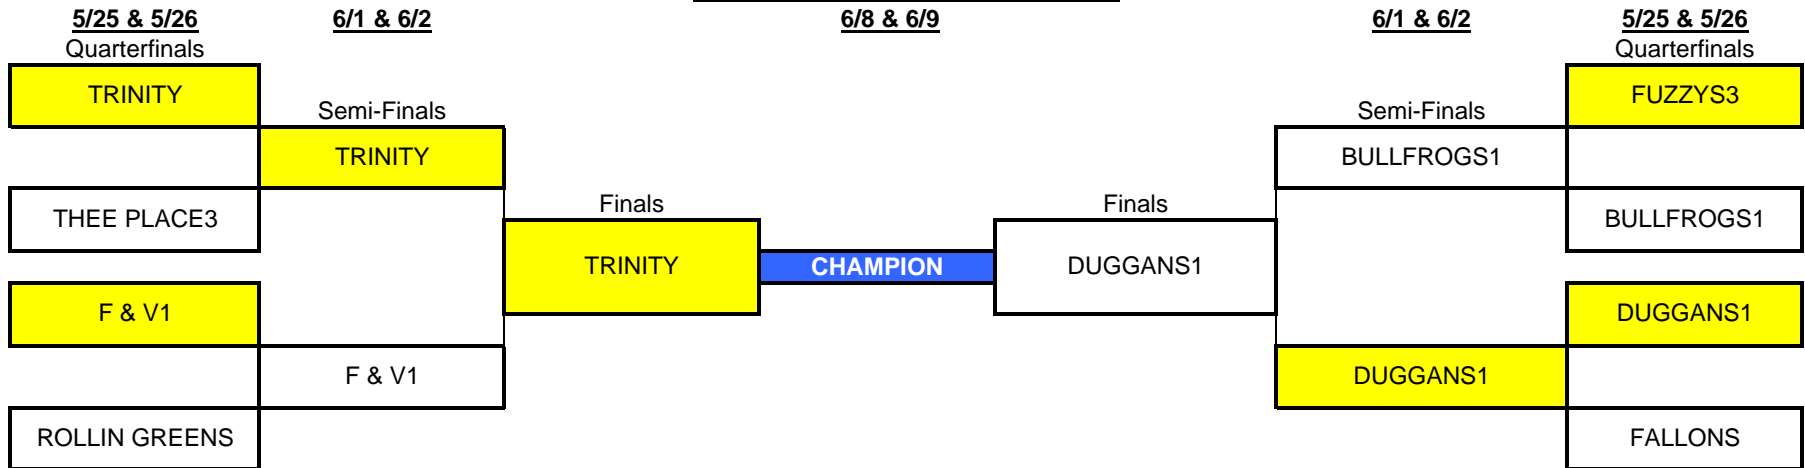

QUEENS CHAMPIONSHIP

INDICATES HOMES TEAM ON TUESDAY

QUEENS CONSOLATION

INDICATES HOMES TEAM ON TUESDAY