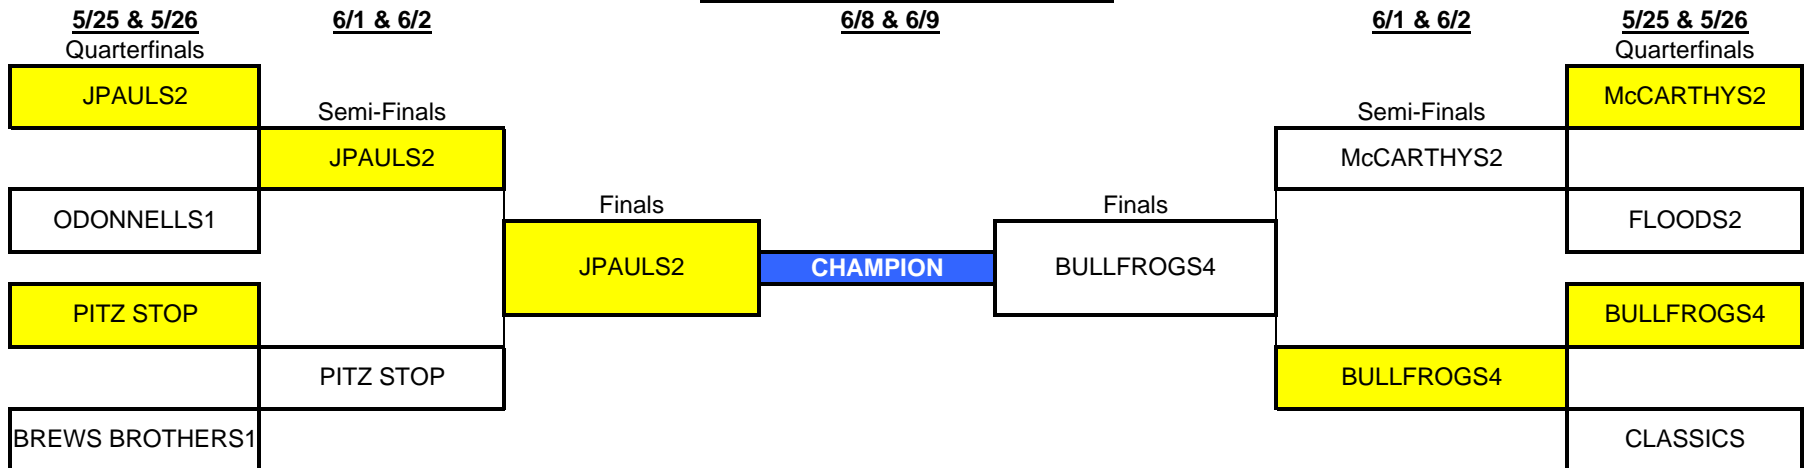

QUEENS CHAMPIONSHIP

INDICATES HOMES TEAM ON TUESDAY

QUEENS CONSOLATION

INDICATES HOMES TEAM ON TUESDAY