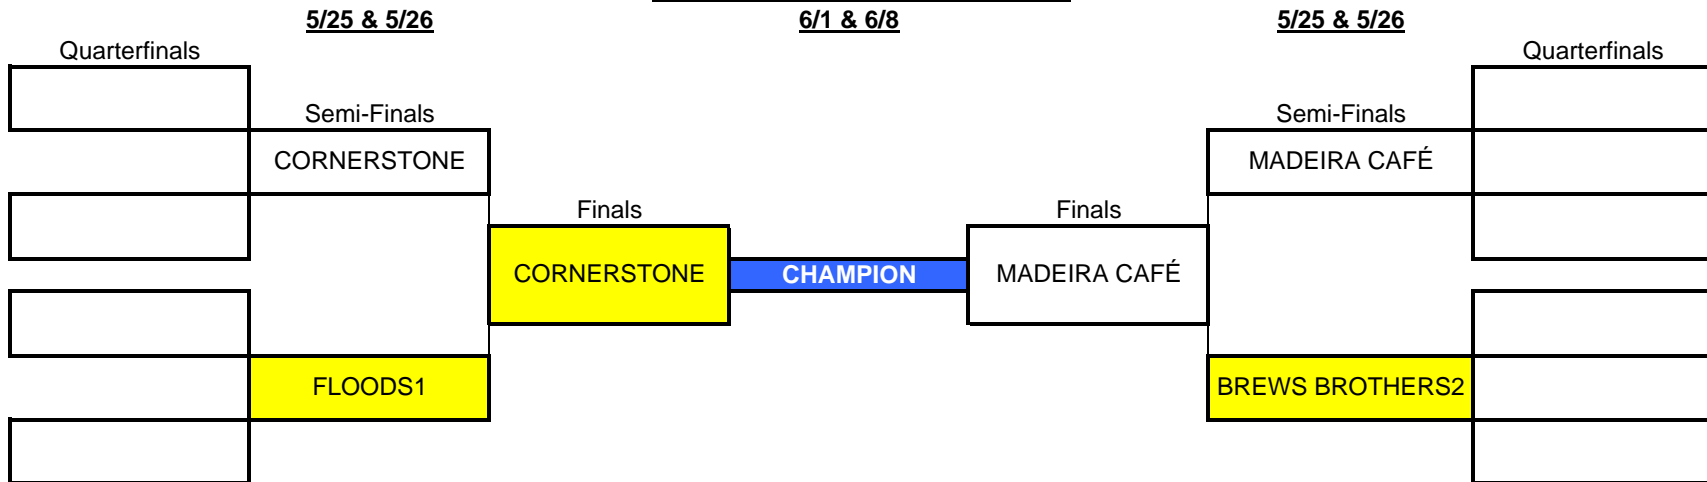

NASSAU CHAMPIONSHIP

INDICATES HOMES TEAM ON TUESDAY

NASSAU CONSOLATION

INDICATES HOMES TEAM ON TUESDAY